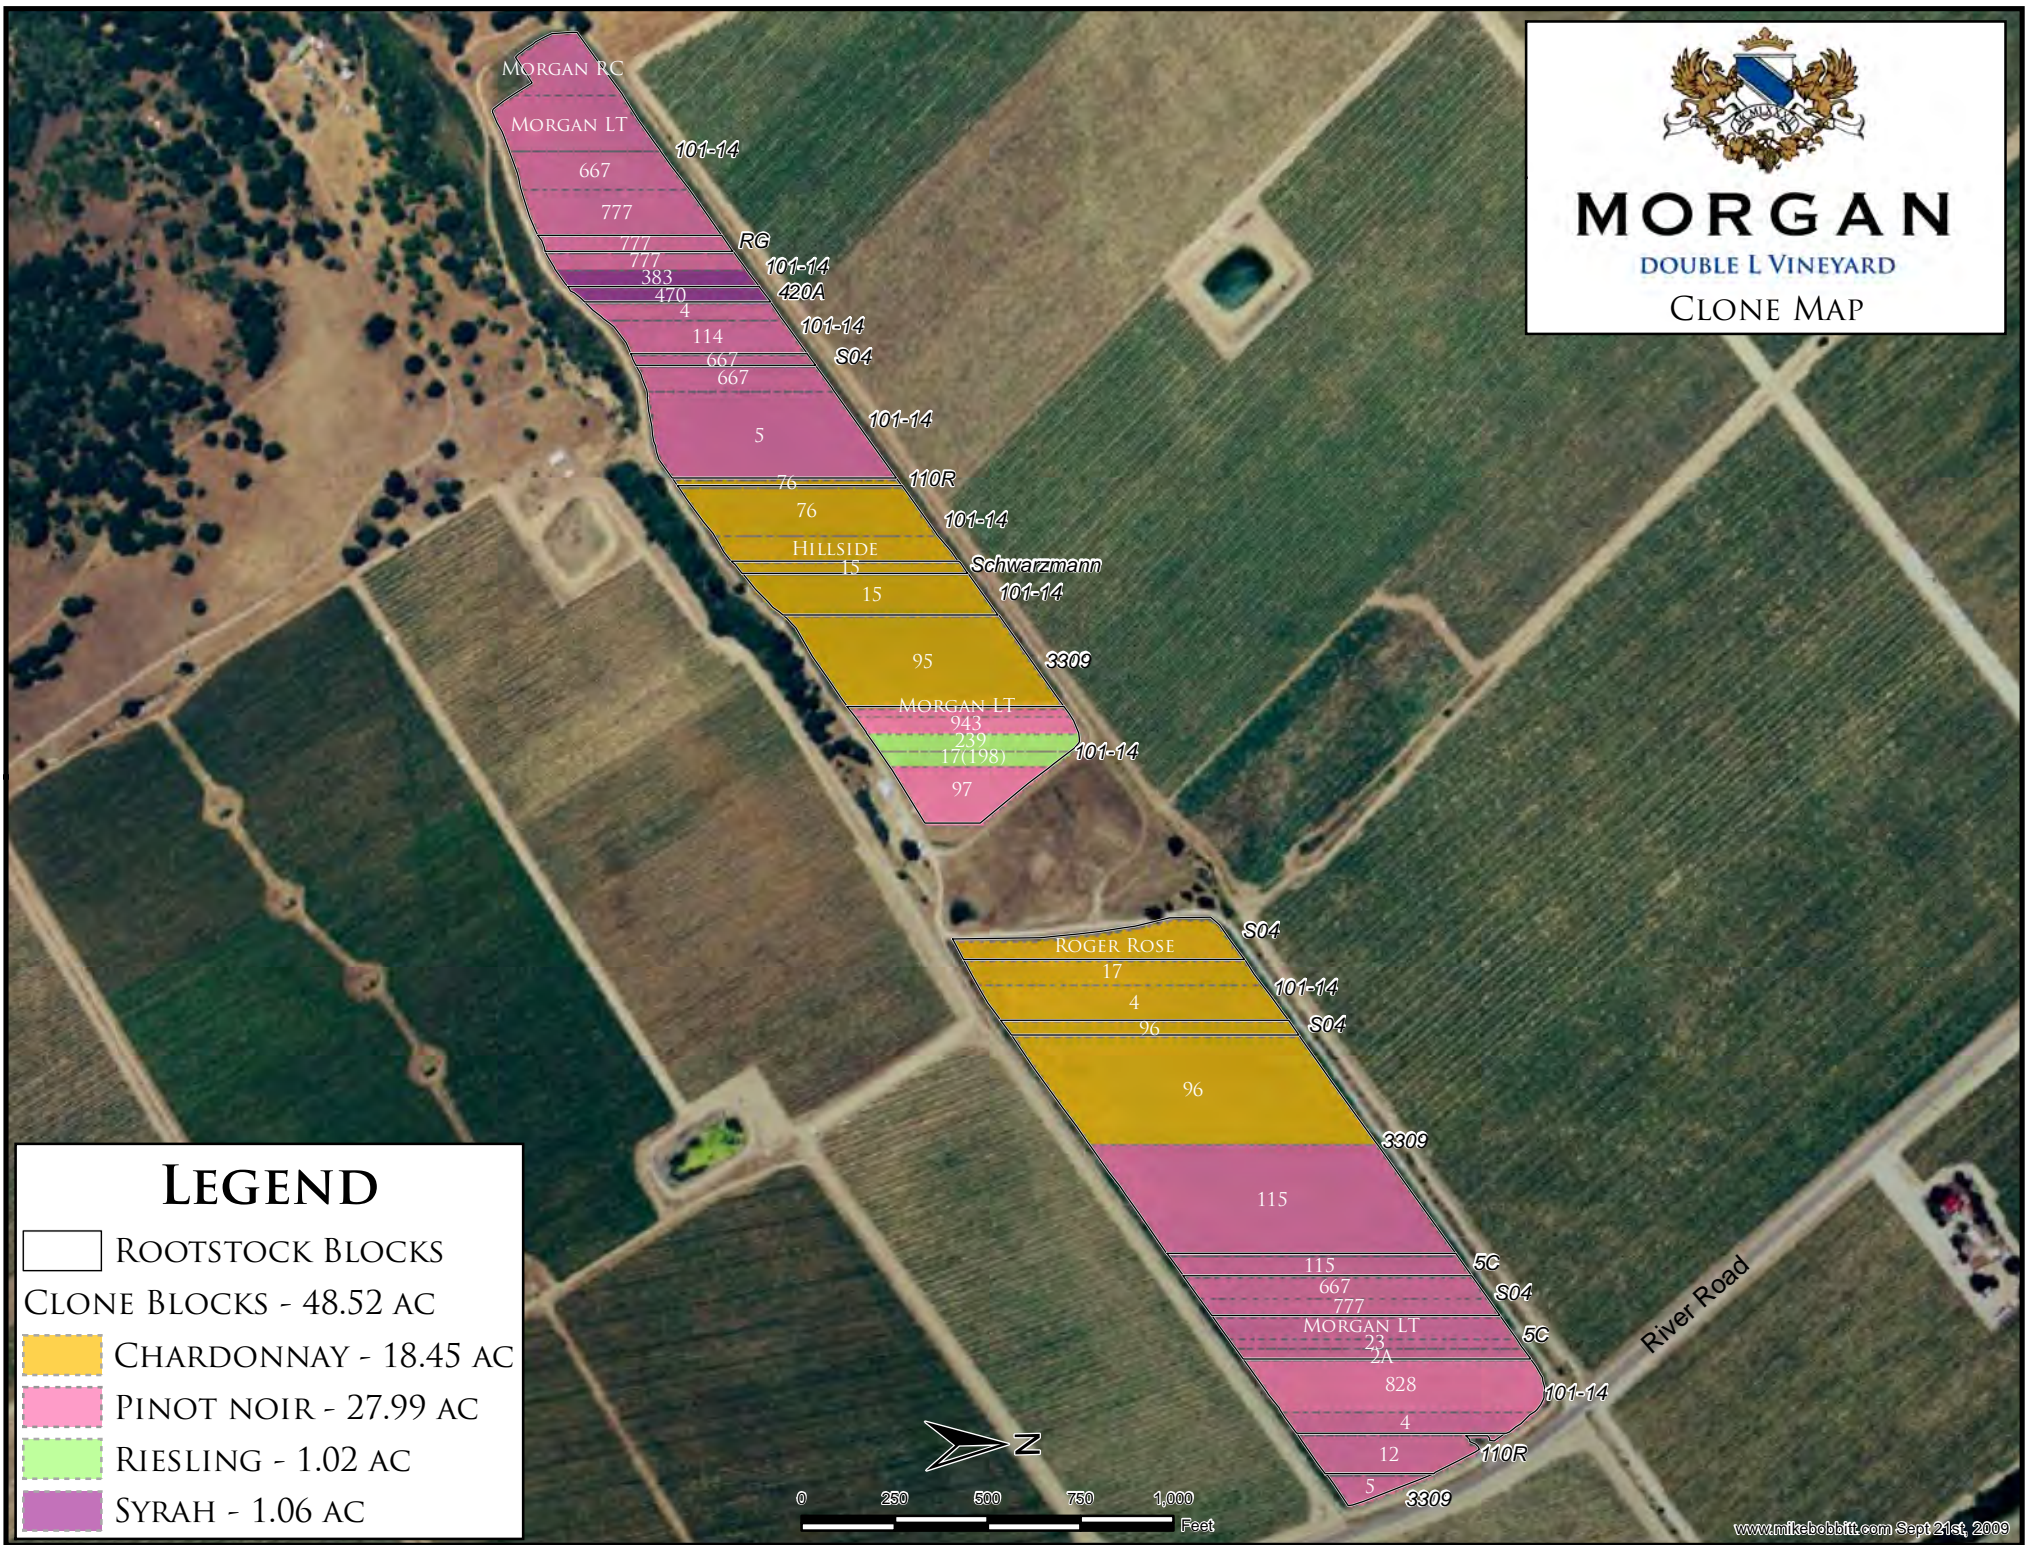

# MORGAN

DOUBLE L VINEYARD  
CLONE MAP

### LEGEND

- ROOTSTOCK BLOCKS
- CLONE BLOCKS - 48.52 AC
  - CHARDONNAY - 18.45 AC
  - PINOT NOIR - 27.99 AC
  - RIESLING - 1.02 AC
  - SYRAH - 1.06 AC