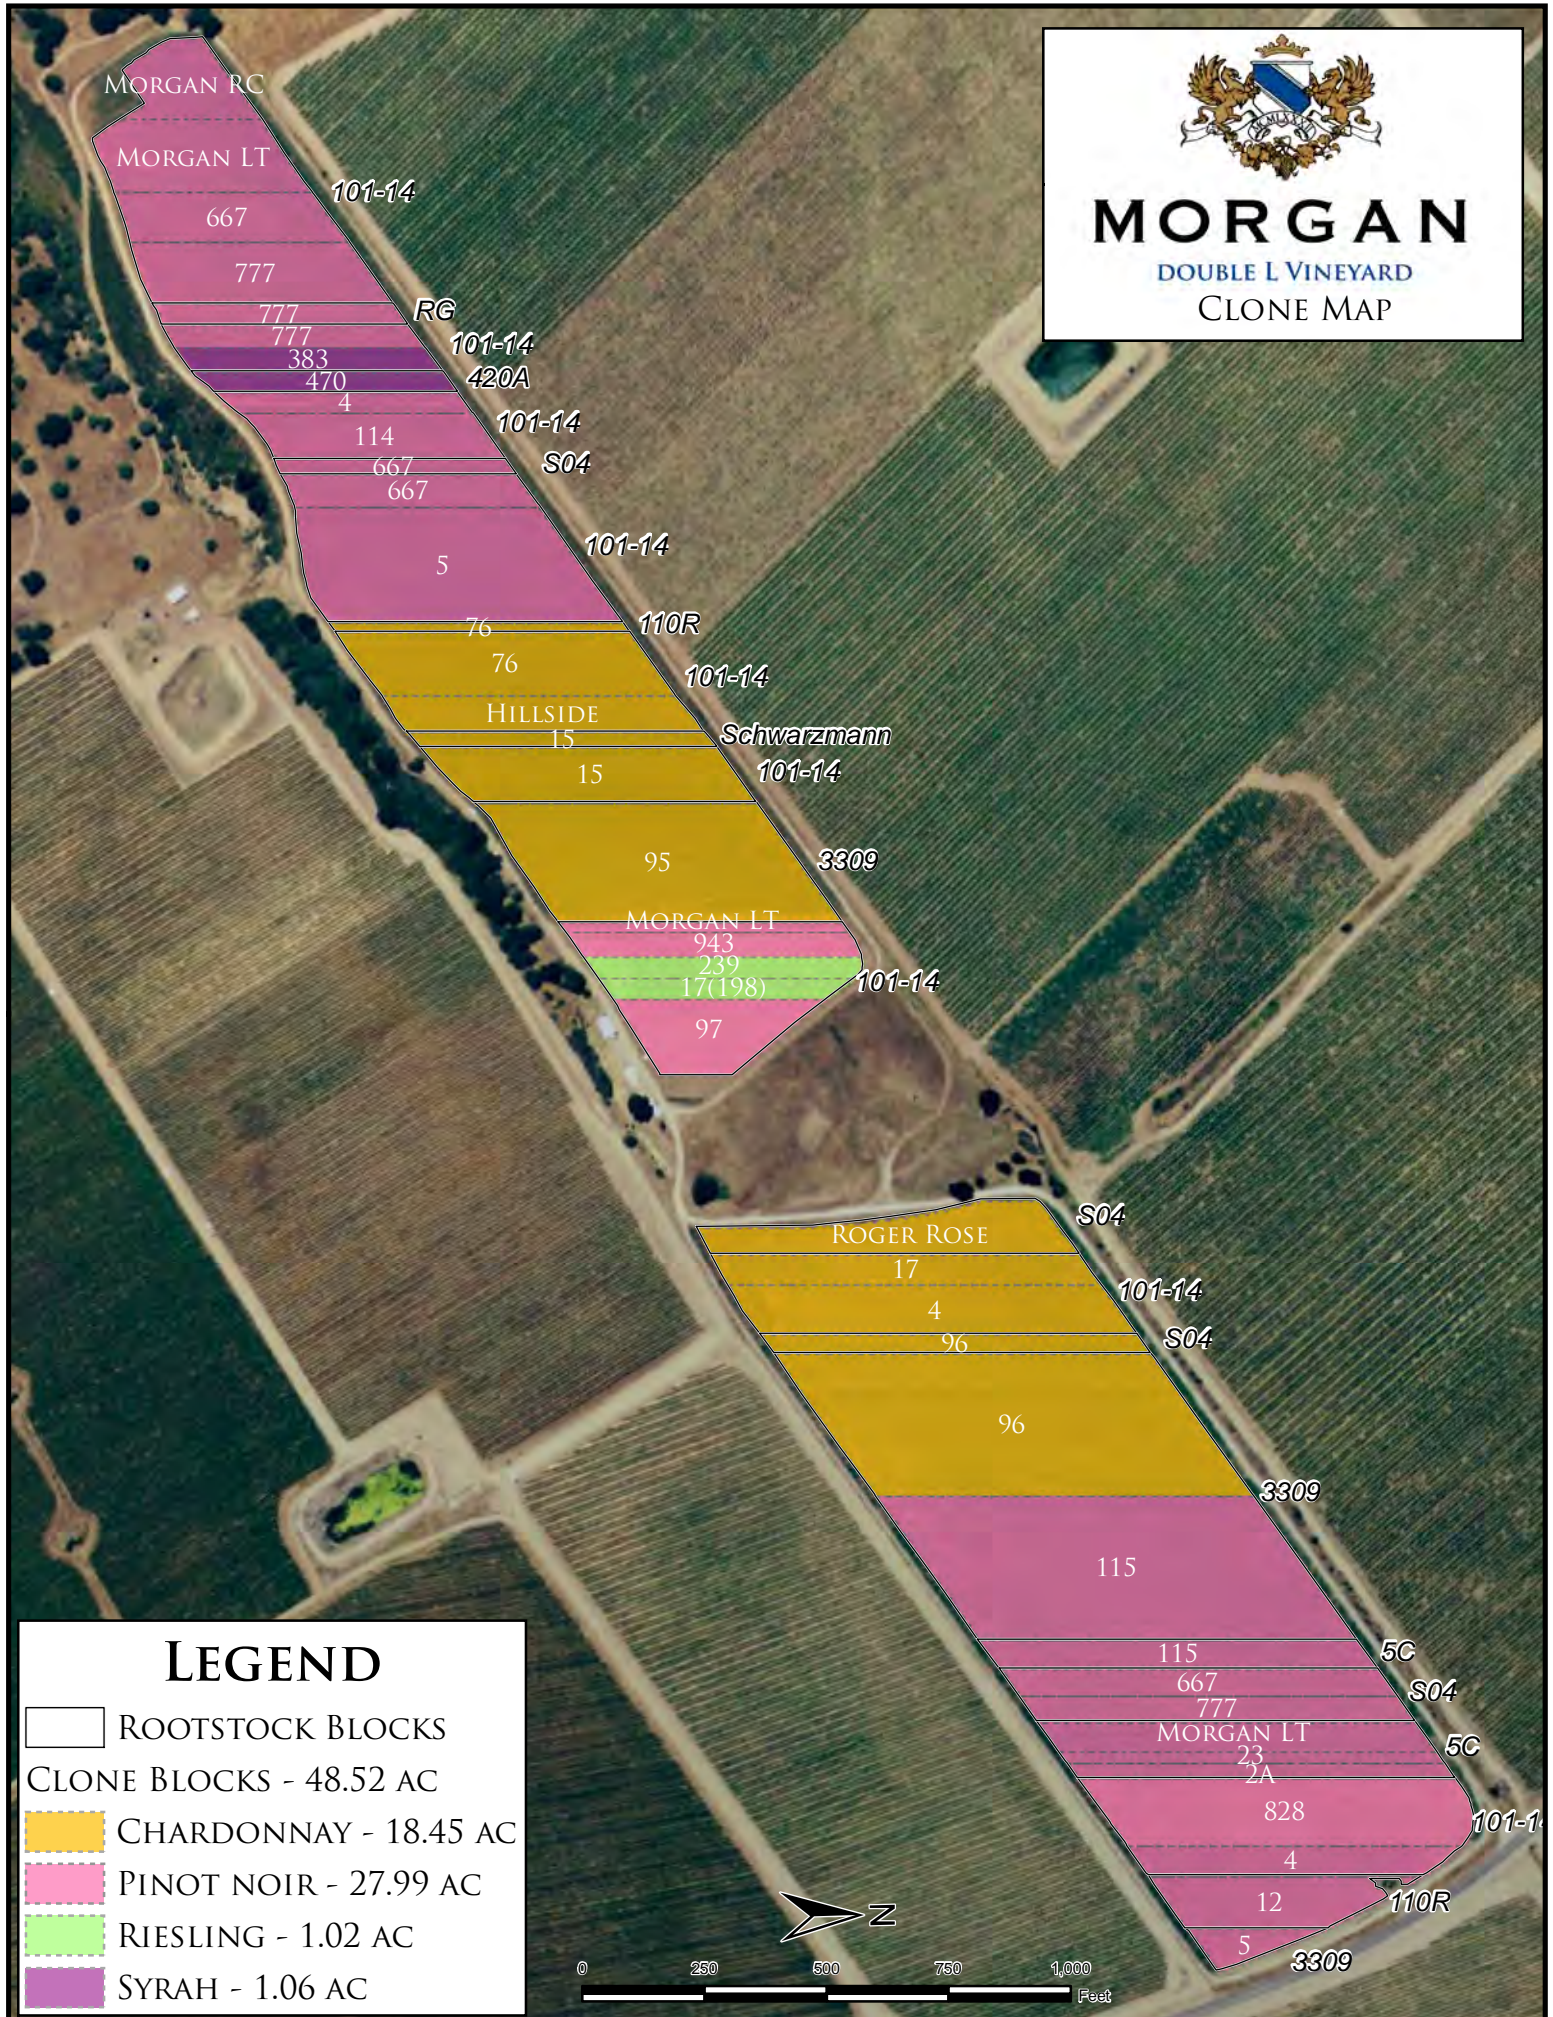

# MORGAN

DOUBLE L VINEYARD  
CLONE MAP

## LEGEND

- ROOTSTOCK BLOCKS
- CLONE BLOCKS - 48.52 AC
  - CHARDONNAY - 18.45 AC
  - PINOT NOIR - 27.99 AC
  - RIESLING - 1.02 AC
  - SYRAH - 1.06 AC